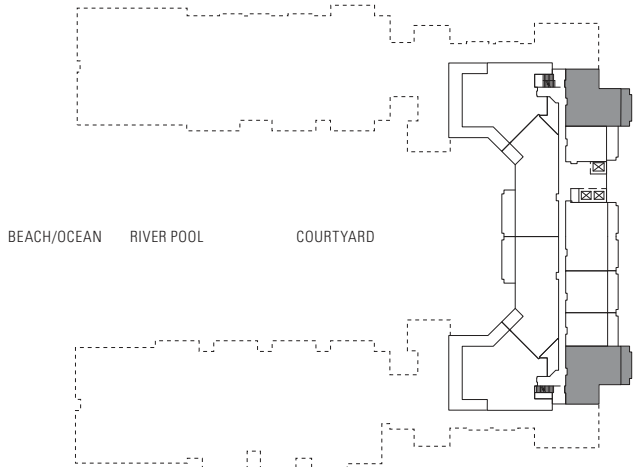

# TWO BEDROOM Plan C2a

1,215 sq. ft. Interior

165 sq. ft. Lanai

Suites: 920, 932, 1020, 1032

Subject to change. Developer reserves the right to make changes and modifications at any time without notice.